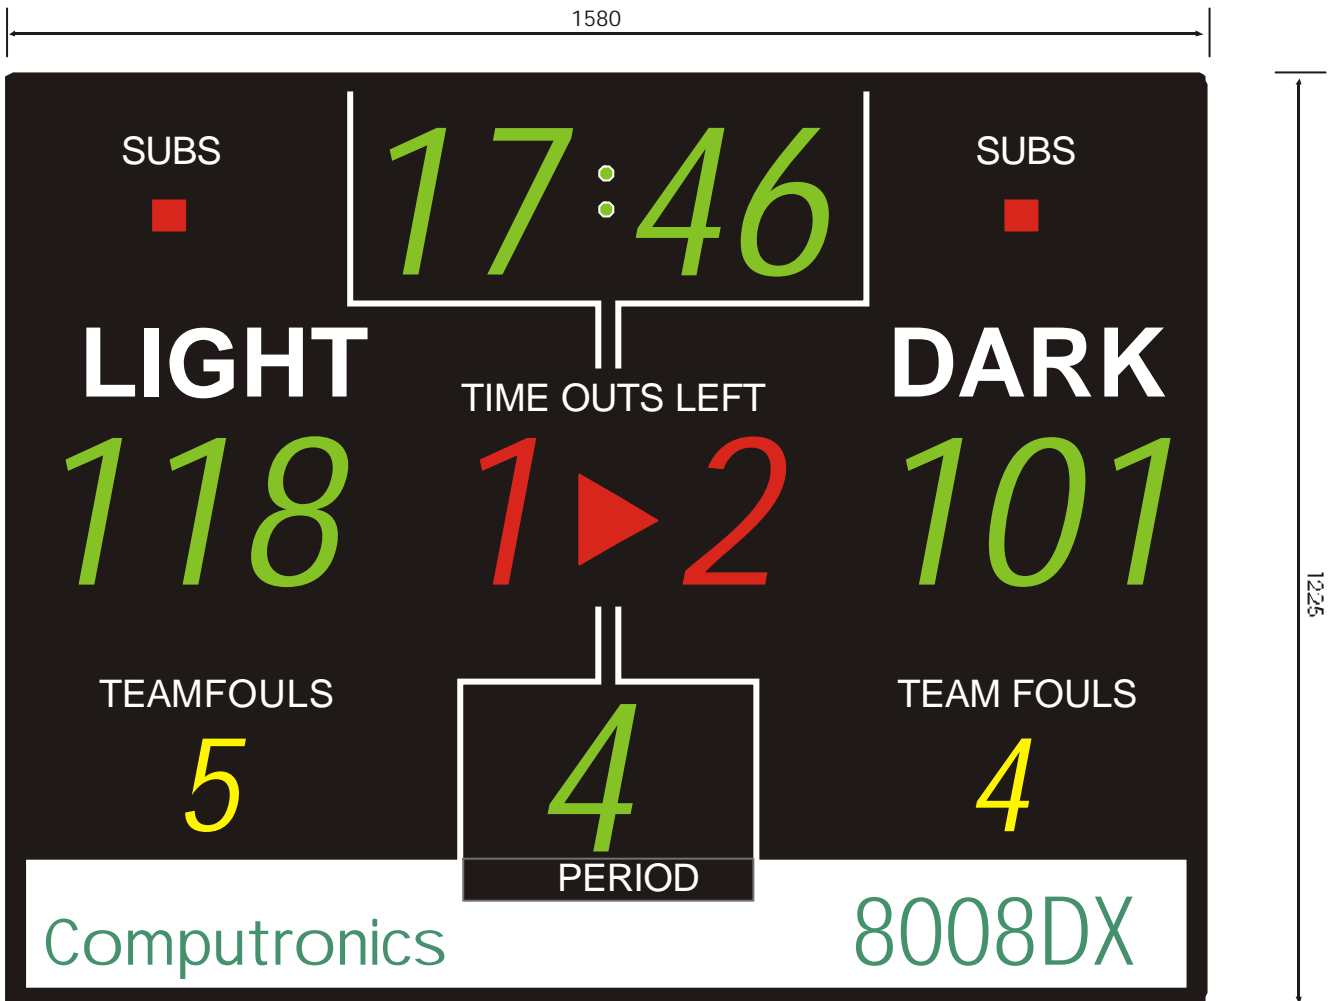

INDOOR - BASKETBALL 2

Model 8008DXMK4

Ref : S2

1580

1225

GENERAL SPECIFICATIONS

- SuperbrightLED numerals
- Scores to999
- Timeout arrowwithdigital indicator
- Subindicators
- User friendlycontrollerwithLCDdisplay
- Aluminium cabinet
- Nonreflectiveacrylicfront
- Refer toControllerinstructionsfor complete operationalfeatures

SUPPLIED WITH:

- 40m DataCable
- Series 8000Controller
- 120dbSiren

DISPLAYSPECIFICATIONS

- Clock 4digit200mmGreen
- Scores 3digit200mmGreen
- T/Out 1digit200mmRed
- T/Fouls 1digit125mmYellow
- Period 1digit200mmGreen
- SUBS Indicator 40mmRed
- T/Out Arrow200mmRed

CABINET SPECIFICATION

- Width : 1580mm
- Height : 1225mm
- Depth : 75mm
- Power Requirement: 240VAC
- Power Consumption: 100Watts
- Power Consumption: 60WattsTypical

Computronics
Corporation Ltd
www.computronics.biz