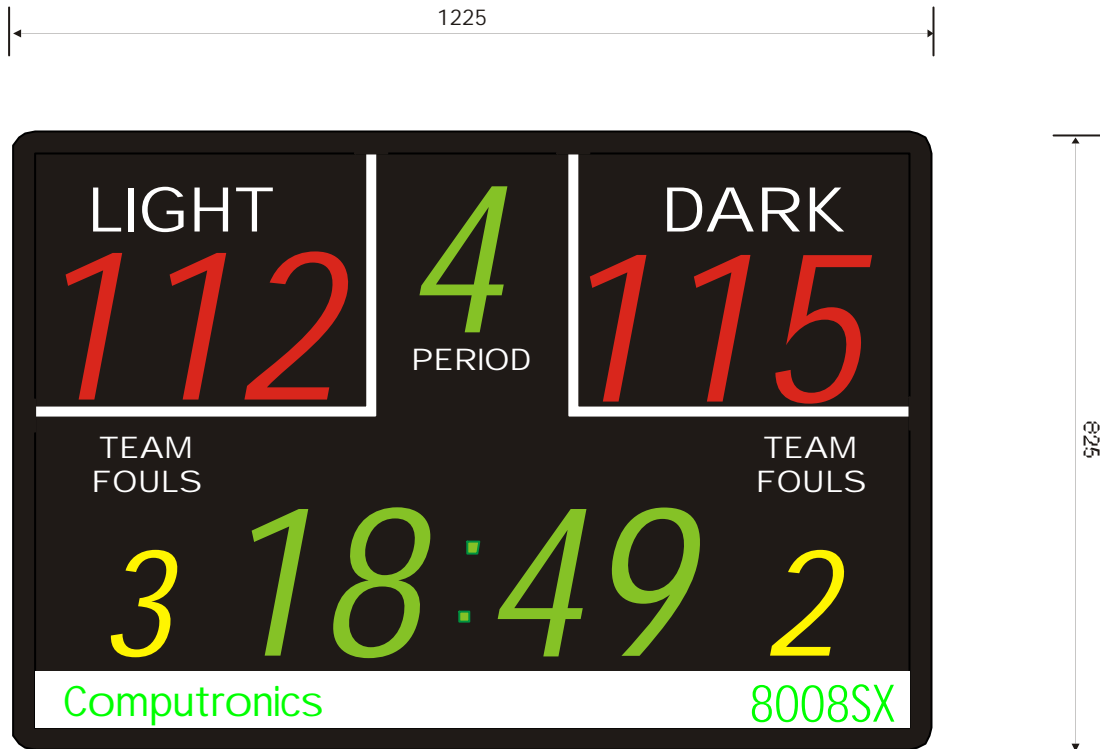

INDOOR - BASKETBALL 1

Model 8008SX

Ref : S1

**GENERAL SPECIFICATIONS**

- Super bright LED numerals
- Scores to 999
- Team fouls to 9
- User friendly controller with LCD display
- Adjustable Game & Interval times
- Aluminium cabinet
- Non reflective acrylic front
- Referto controller instructions for complete operational features

SUPPLIED WITH :

- 40m Data Cable
- Series 8000 Controller
- 120db Siren

DISPLAY SPECIFICATIONS

- Clock 4 digit 200mm Green
- Scores 3 digit 200mm Red
- T/Fouls 1 digit 125mm Yellow
- Period 1 digit 200mm Green

CABINET SPECIFICATIONS

- Width : 1225mm
- Height: 825mm
- Depth : 75mm
- Power Requirement : 240VAC
- Power Consumption : 100 Watts
- Power Consumption : 40Watts Typical