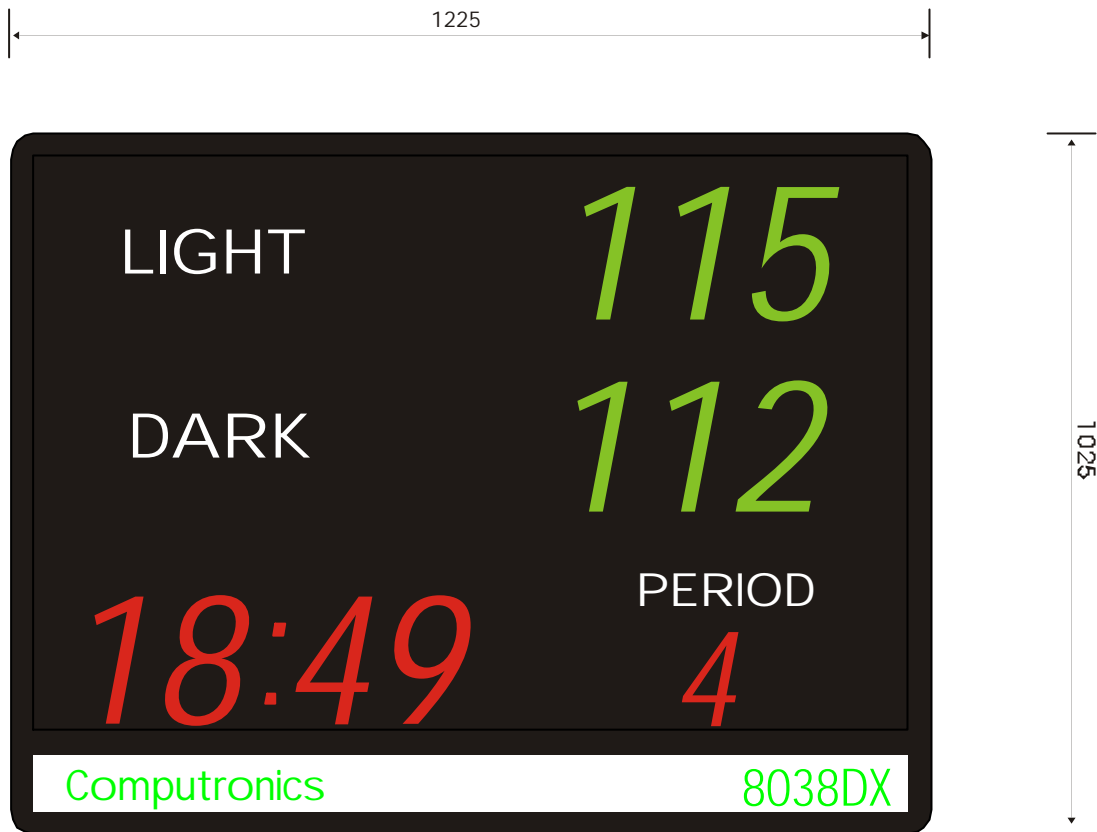

INDOOR - MULTISPORT 3

Model 8038DX

Ref : S22

**GENERAL SPECIFICATIONS**

- Teamscoresupto999
- Super bright LED numerals
- Light weightaluminium case
- Userfriendlycontroller withLCDdisplay
- Matt redacrylic(nonreflective)
- RefertoControllerinstructionsfor completeoperational features

DISPLAYSPECIFICATIONS

- Clock 4digit200mmred
- Scores 3digit200mmgreen
- Period 1 digit 125mmred

CABINET SPECIFICATIONS

- WIDTH= 1225mm
- HEIGHT = 1025mm
- DEPTH = 75mm