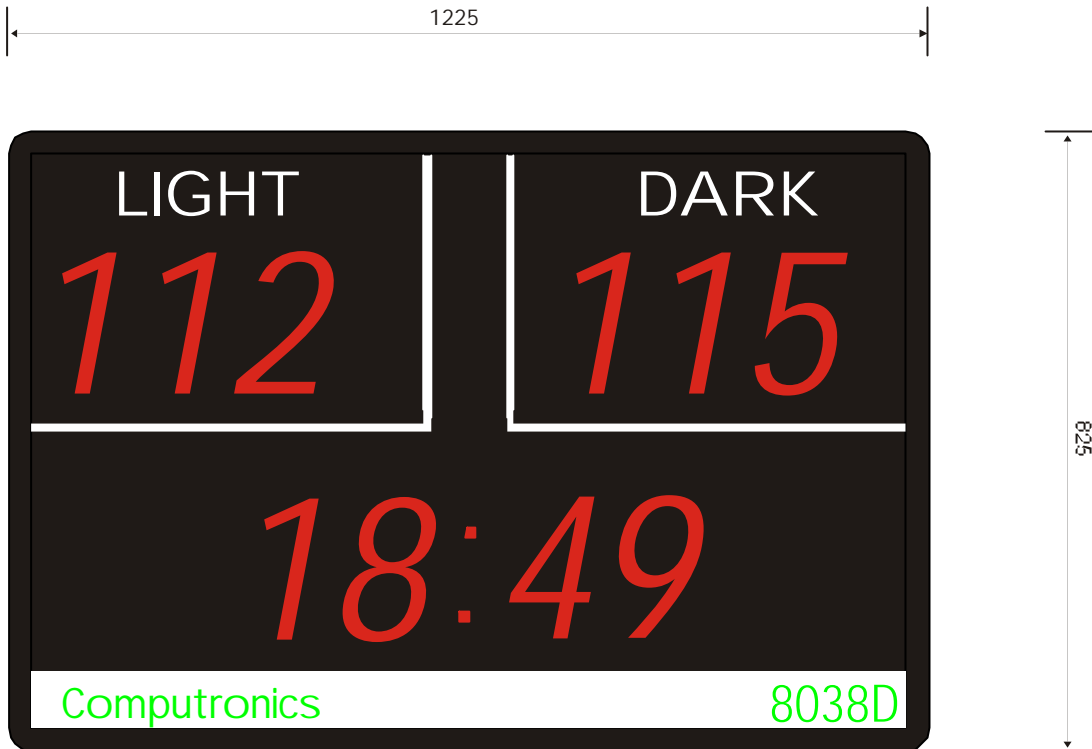

INDOOR - MULTISPORT 2

Model 8038D

Ref : S21

**GENERAL SPECIFICATIONS**

- Teamscoresto999
- 200mmRedsuperbrightLEDnumerals
- Userfriendlycontroller withLCDdisplay
- Light weightaluminiumcase
- Matt redacrylic(nonreflective)
- RefertoControllerinstructionsfor completeoperational features

CABINET SPECIFICATIONS

- WIDTH= 1225mm
- HEIGHT = 825mm
- DEPTH = 75mm

DISPLAYSPECIFICATIONS

- Clock 4digit200mmred
- Scores 3digit200mmred