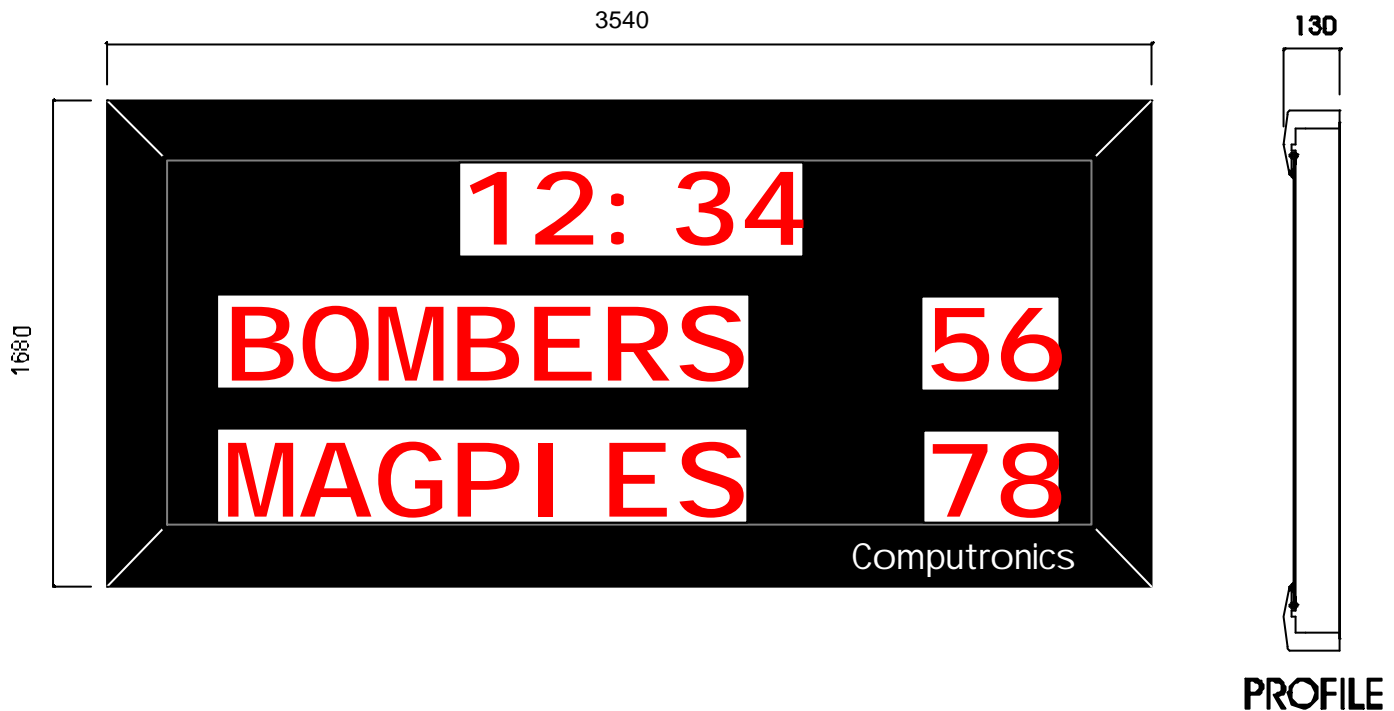

# OUTDOOR - MULTISPORT 11

Model 8438 - 11

Ref : S111

**WIDE ANGLE LED - 300mm Characters for viewing up to 230m**

- Team scores to 999
- 2 by programmable team names - 8 characters
- 300mm Ultrabright LED numerals Red
- Wide viewing angle 70 degrees (+/-35)
- Game Clock Count Up/Down 0-59:59
- Aluminium cabinet with mounting bracket stop and bottom
- Water resistant outdoor construction
- User friendly controller with LCD display
- Refer Price List for siren and other options

## OPTICAL

Brightness: 2400MCD  
 Viewing Angle: 70 degree  
 Viewing Distance: up to 230m

**Computronics**  
 Corporation Ltd  
[www.computronics.biz](http://www.computronics.biz)