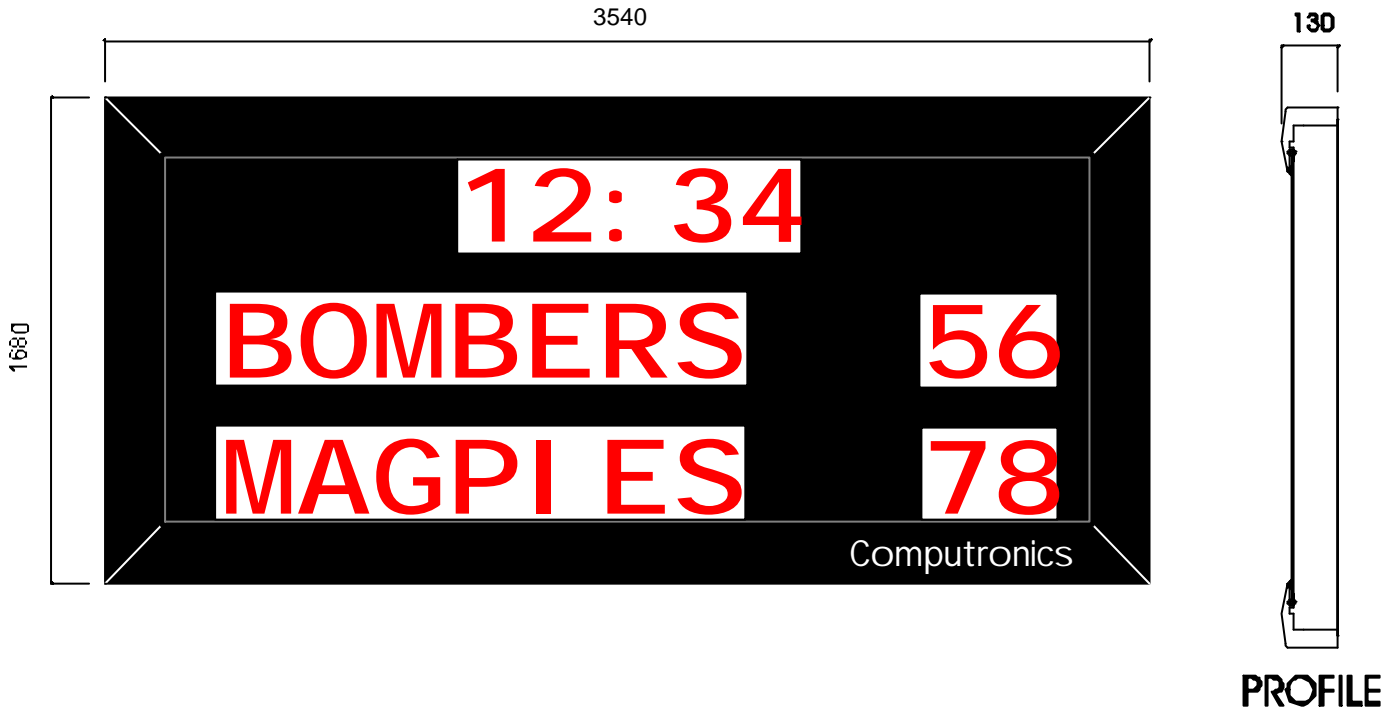

OUTDOOR - MULTISPORT 11

Model 8438 - 11

Ref : S111

WIDE ANGLE LED - 300mm Characters for viewing up to 230m

- Team scores to 999
- 2 by programmable team names - 8 characters
- 300mm Ultrabright LED numerals Red
- Wide viewing angle 70 degrees (+/-35)
- Game Clock Count Up/Down 0-59:59
- Aluminium cabinet with mounting bracket stop and bottom
- Water resistant outdoor construction
- User friendly controller with LCD display
- Refer Price List for siren and other options

MECHANICAL

Cabinet: Aluminium extrusion
 Cabinet Ref: OUT150
 Front: Non Reflective polycarb

ELECTRICAL

Controller: Series 8000
 Power Supply : 240VAC

OPTICAL

Brightness: 2400MCD
 Viewing Angle: 70 degree
 Viewing Distance: up to 230m