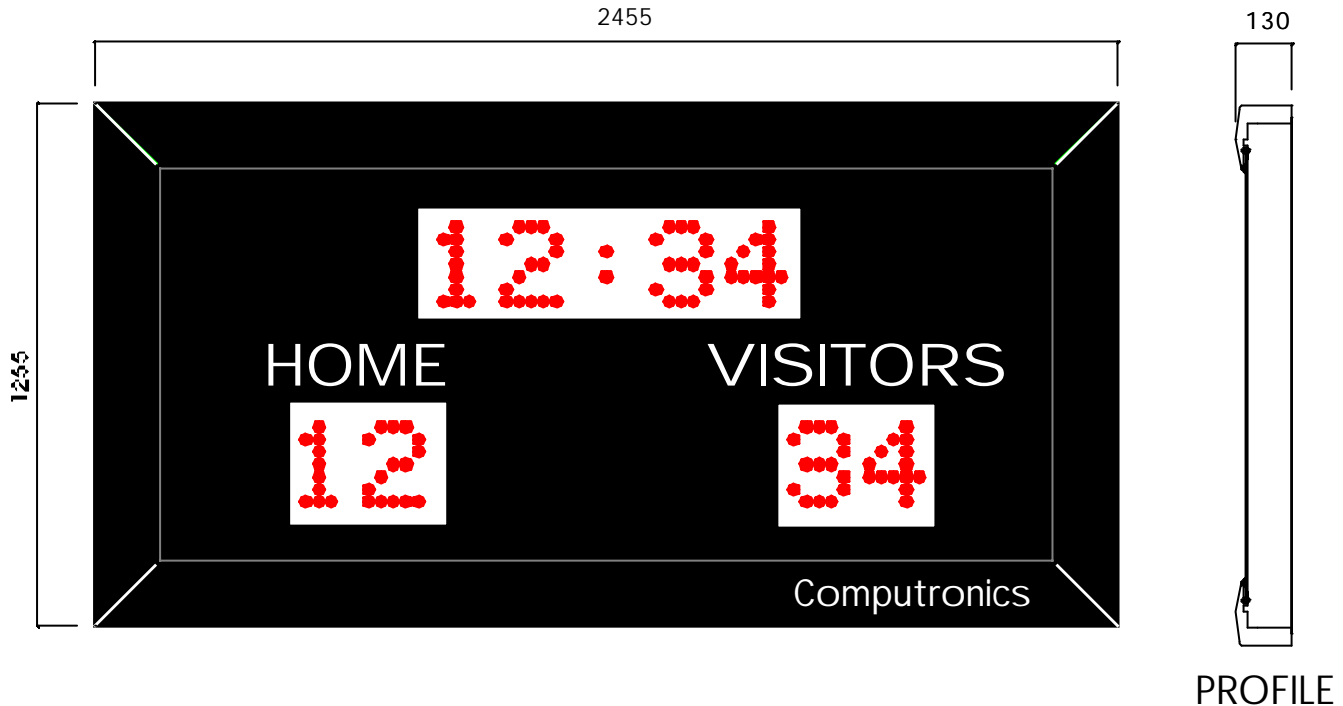

OUTDOOR - MULTISPORT 2

Model 8438 - 2

Ref : S102

WIDE ANGLE LED - 300mm Characters for viewing up to 230m

- Home / Visitors Vinyl Lettering
- Team scores to 99
- 300mm Ultrabright LED numerals Red
- Wide viewing angle 70 degrees (+/-35)
- Game Clock Count Up/Down 0-59:59
- Aluminium cabinet with mounting bracket stop and bottom
- Water resistant outdoor construction
- User friendly controller with LCD display
- Refer Price List for siren and other options

MECHANICAL

Cabinet: Aluminium extrusion
 Cabinet Ref: OUT150
 Front: Non Reflective Acrylic

ELECTRICAL

Controller: Series 8000
 Power Supply : 240VAC

OPTICAL

Brightness: 2400MCD
 Viewing Angle: 70 degree
 Viewing Distance: up to 230m