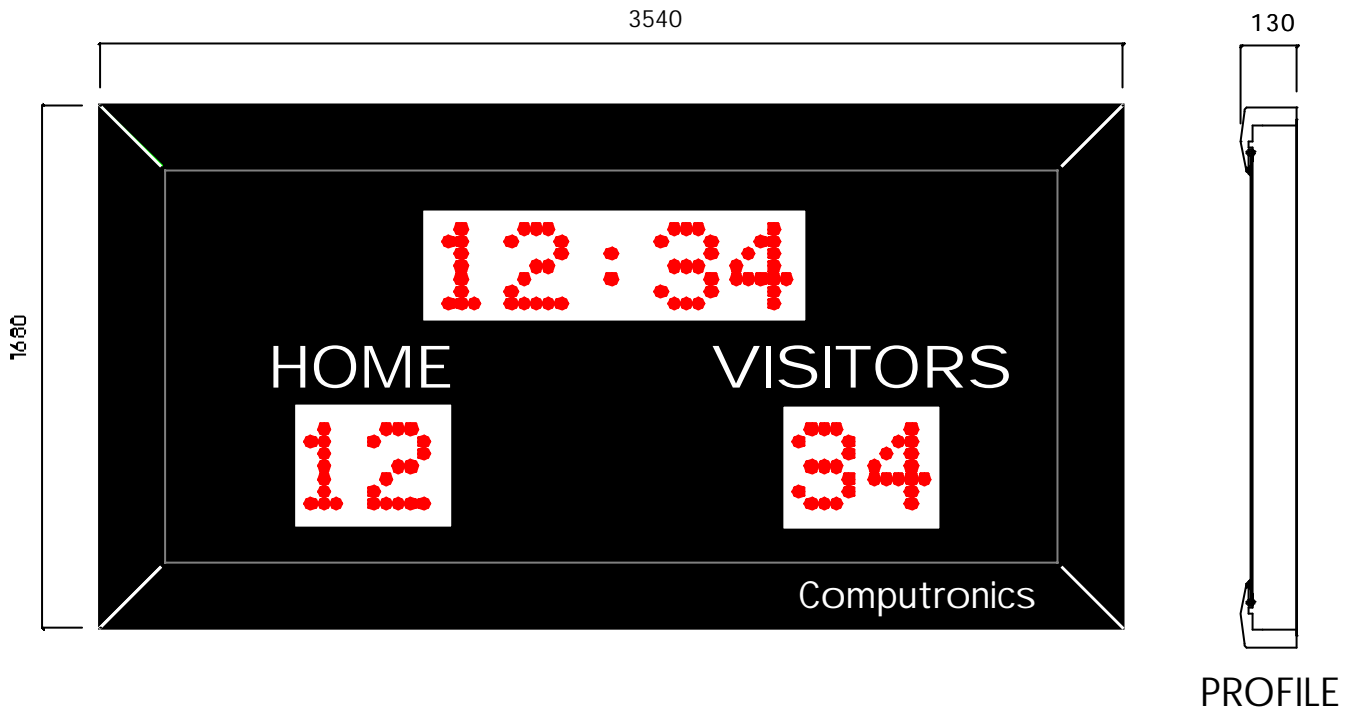

OUTDOOR - MULTISPORT 3

Model 8438 - 3

Ref : S103

WIDE ANGLE LED - 400mm Characters for viewing up to 300m

- Home / Visitors Vinyl Lettering
- Team scores to 99
- 400mm Ultrabright LED numerals Red
- Wide viewing angle 70 degrees (+/-35)
- Game Clock Count Up/Down 0-59:59
- Aluminium cabinet with mounting bracket stop and bottom
- Water resistant outdoor construction
- User friendly controller with LCD display
- Refer Price List for siren and other options

MECHANICAL

Cabinet: Aluminium extrusion
 Cabinet Ref: OUT150
 Front: Non Reflective Polycarb

ELECTRICAL

Controller: Series 8000
 Power Supply : 240VAC

OPTICAL

Brightness: 2400MCD
 Viewing Angle: 70 degree
 Viewing Distance: up to 300m