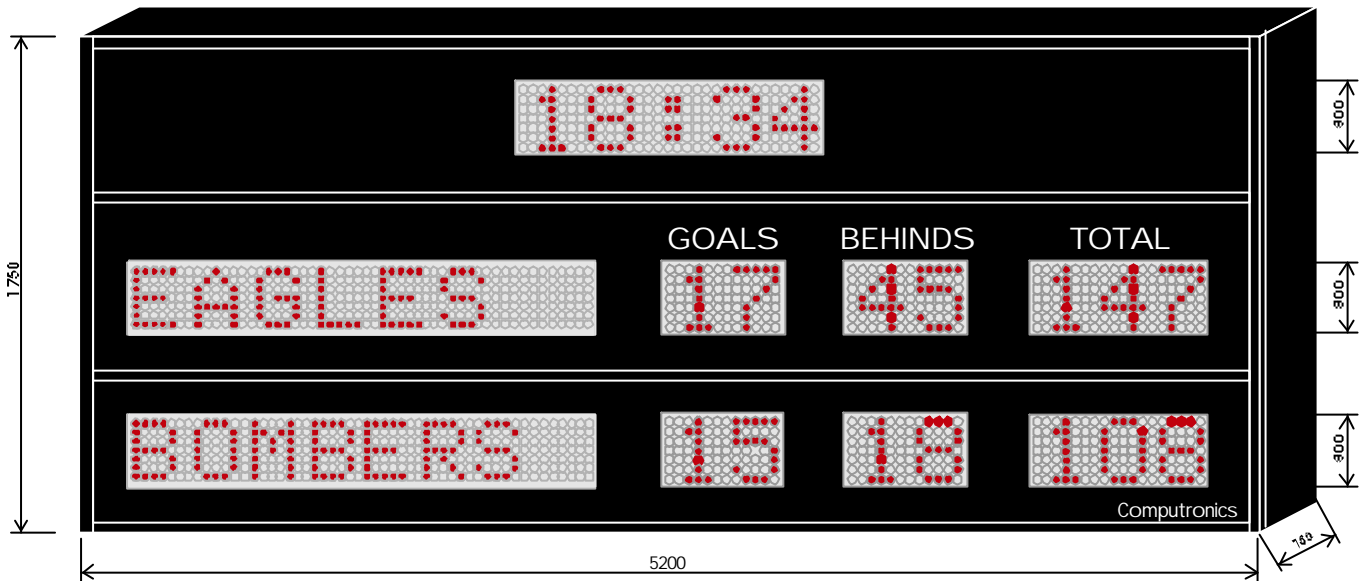

OUTDOOR - FOOTBALL 11

Model 8440 - 11

Ref : S131

WIDE ANGLE LED - 300mm Characters for viewing up to 230m

- 2 x 8 Character electronic team names
- Goals/behinds to 99
- Team scores to 999
- 300mm Ultrabright LED numerals Red
- Wide viewing angle 70 degrees (+/-35)
- Game Clock Count Up/Down 0-59:59
- Aluminium cabinet with mounting brackets
- Water resistant outdoor construction
- User friendly controller with LCD display
- Refer Price List for siren and other options

MECHANICAL

Cabinet: Aluminium Fabricated
 Cabinet Ref: FAB-150
 Front: Non Reflective Acrylic

ELECTRICAL

Controller: Series 8000
 Power Supply : 240VAC

OPTICAL

Brightness: 2400MCD
 Viewing Angle: 70 degree
 Viewing Distance: up to 230m