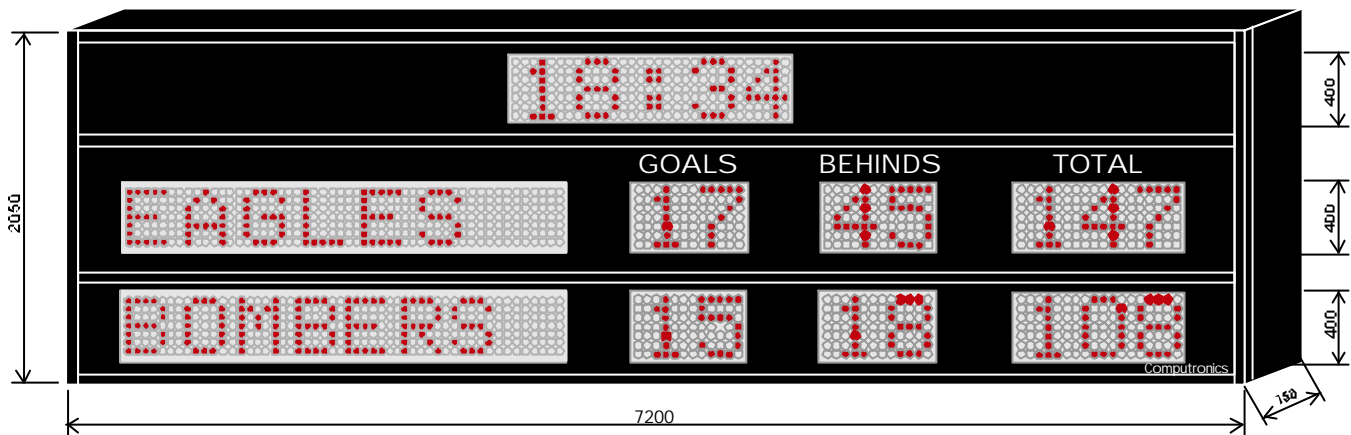

OUTDOOR - FOOTBALL 12

Model 8440 - 12

Ref : S132

WIDE ANGLE LED - 400mm Characters for viewing up to 300m

- 2 x 8 Character electronic team names
- Goals/behinds to 99
- Team scores to 999
- 400mm Ultrabright LED numerals Red
- Wide viewing angle 70 degrees (+/-35)
- Game Clock Count Up/Down 0-59:59
- Aluminium cabinet with mounting brackets
- Water resistant outdoor construction
- User friendly controller with LCD display
- Refer Price List for siren and other options

MECHANICAL

Cabinet: Aluminium Fabricated
Cabinet Ref: FAB-150
Front: Non Reflective Acrylic

ELECTRICAL

Controller: Series 8000
Power Supply : 240VAC

OPTICAL

Brightness: 2400MCD
Viewing Angle: 70 degree
Viewing Distance: up to 230m