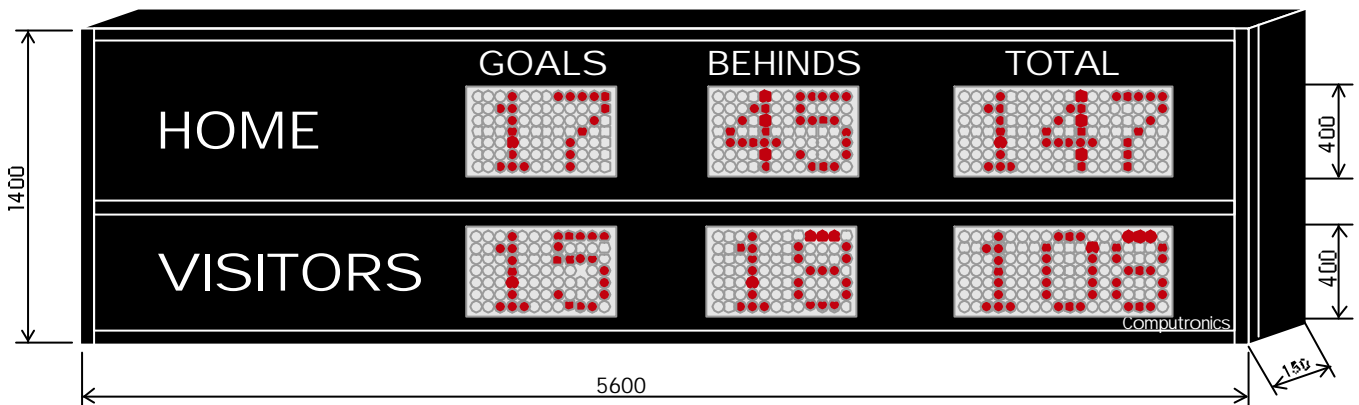

OUTDOOR - FOOTBALL 6

Model 8440 - 6

Ref : S126

WIDE ANGLE LED - 400mm Characters for viewing up to 300m

- Home / Visitors Vinyl Lettering
- Goals/behinds to 99
- Team scores to 999
- 400mm Ultrabright LED numerals Red
- Wide viewing angle 70 degrees (+/-35)
- Aluminium cabinet with mounting bracket stop and bottom
- Water resistant outdoor construction
- User friendly controller with LCD display
- Refer Price List for siren and other options

MECHANICAL

Cabinet: Aluminium Fabricated
 Cabinet Ref: FAB150
 Front: Non Reflective Acrylic

ELECTRICAL

Controller: Series 8000
 Power Supply : 240VAC

OPTICAL

Brightness: 2400MCD
 Viewing Angle: 70 degree
 Viewing Distance: up to 230m