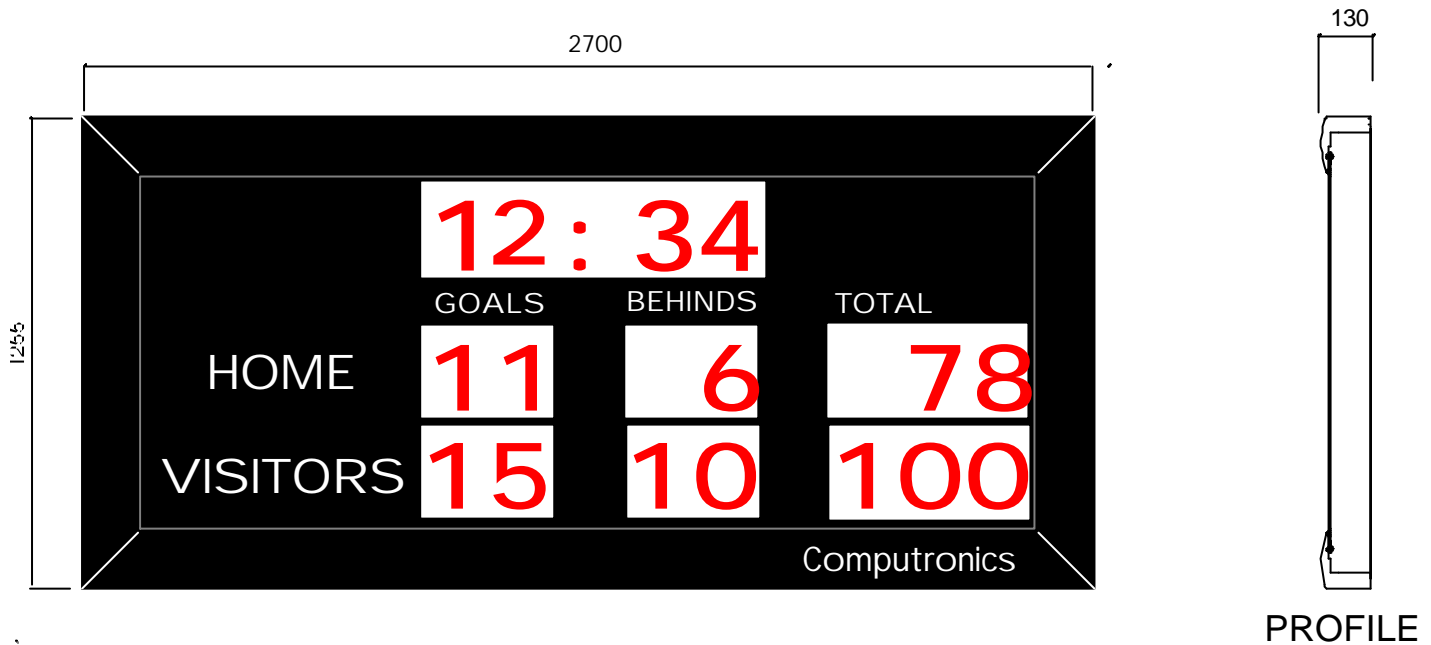

**OUTDOOR - FOOTBALL 7**

Model 8440 - 7

Ref : S127

**WIDE ANGLE LED - 200mm Characters for viewing up to 150m**

- Home / Visitors Vinyl Lettering
- Team totalscores to999
- 200mm Ultrabright LED numeralsRed
- Wide viewing angle 70 degrees (+/-35)
- Game Clock Count Up/Down 0-59:59
- Aluminium cabinet withmountingbracketstopand bottom
- Waterresistant outdoorconstruction
- User friendly controller withLCDdisplay
- Refer PriceList for sirenandotheroptions

**MECHANICAL**

Cabinet:Aluminiumextrusion  
Cabinet Ref:OUT150  
Front:NonReflectiveAcrylic

**ELECTRICAL**

Controller: Series 8000  
Power Supply : 240VAC

**OPTICAL**

Brightness:2400MCD  
ViewingAngle:70degree  
ViewingDistance: upto 150m