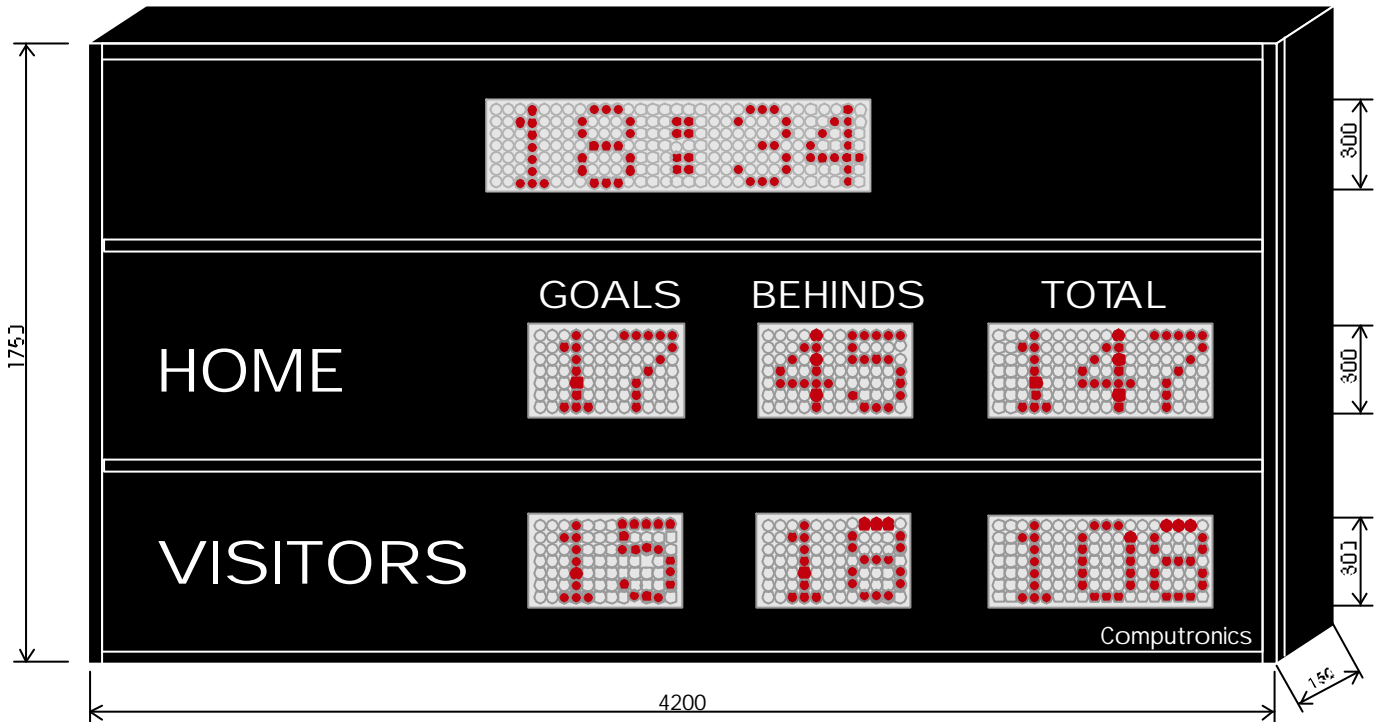

**OUTDOOR - FOOTBALL 8**

Model 8440 - 8

Ref : S128

**WIDE ANGLE LED - 300mm Characters for viewing up to 230m**

- Home / Visitors Vinyl Lettering
- Team totalscores to 999
- 300mm Ultrabright LED numerals Red
- Wide viewing angle 70 degrees (+/-35)
- Game Clock Count Up/Down 0-59:59
- Aluminium cabinet with mounting brackets
- Waterresistant outdoor construction
- User friendly controller with LCD display
- Refer Price List for siren and other options

**MECHANICAL**

Cabinet: Aluminium Fabricated  
 Cabinet Ref: FAB-150  
 Front: Non Reflective Acrylic

**ELECTRICAL**

Controller: Series 8000  
 Power Supply : 240VAC

**OPTICAL**

Brightness: 2400MCD  
 Viewing Angle: 70 degree  
 Viewing Distance: upto 230m