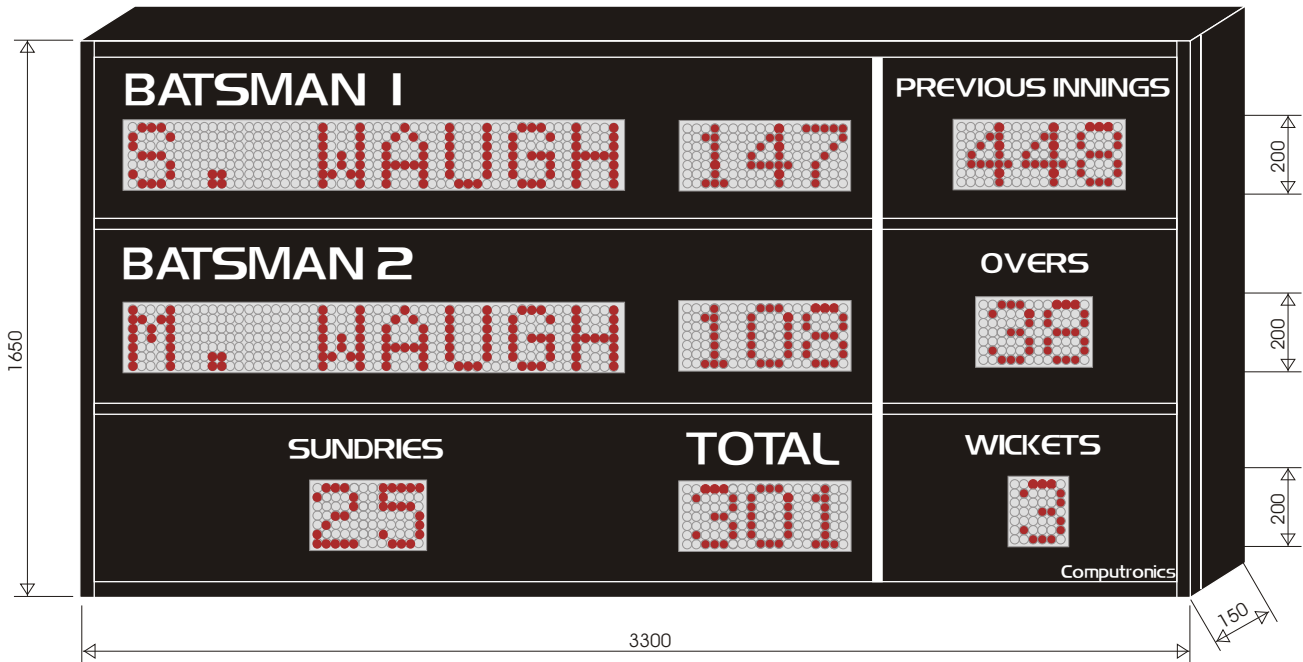

# OUTDOOR - CRICKET 4

Model 8442 - 4

Ref : S144

VALID TO 30/6/2004

**WIDE ANGLE LED - 200mm Characters for viewing up to 150m**

- Home / Visitors / Wickets / Overs Vinyl Lettering
- Runs to 999
- Overs to 99
- Wickets to 9
- 200mm Ultrabright red LED numerals
- Wide viewing angle 70 degrees (+/- 35)
- Aluminium cabinet with mounting brackets
- Water resistant outdoor construction
- User friendly controller with LCD display
- Refer Price List for siren and other options

## OPTICAL

Brightness : 2400MCD  
 Viewing Angle : 70 degree  
 Viewing Distance : up to 150m

**Computronics**  
 Corporation Ltd  
[www.computronics.biz](http://www.computronics.biz)