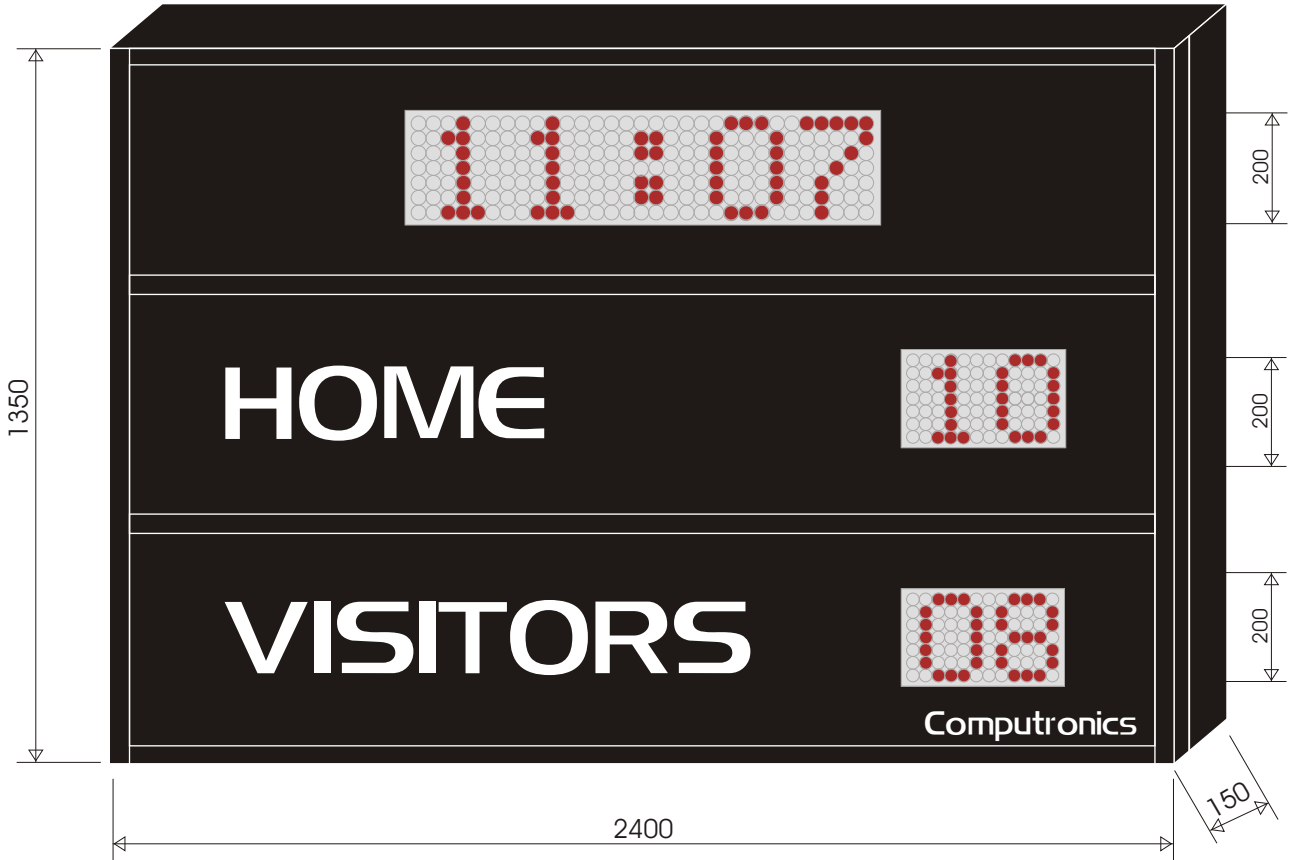

OUTDOOR - RUGBY 1

Model 8444 - 1

Ref : S151

VALID TO 30/6/2004

WIDE ANGLE LED - 200mm Characters for viewing up to 150m

- Home / Visitors Vinyl Lettering
- Team scores to 99
- 200mm Ultrabright LED numerals Red
- Wide viewing angle 70 degrees (+/-35)
- Game Clock Count Up/Down 0-59:59
- Aluminium cabinet with mounting brackets
- Water resistant outdoor construction
- User friendly controller with LCD display
- Refer Price List for siren and other options

MECHANICAL

Cabinet : Aluminium Fabricated
 Cabinet Ref : FAB-200
 Front : Non Reflective Acrylic

ELECTRICAL

Controller : Series 8000
 Power Supply : 240VAC

OPTICAL

Brightness : 2400MCD
 Viewing Angle : 70 degree
 Viewing Distance : up to 150m