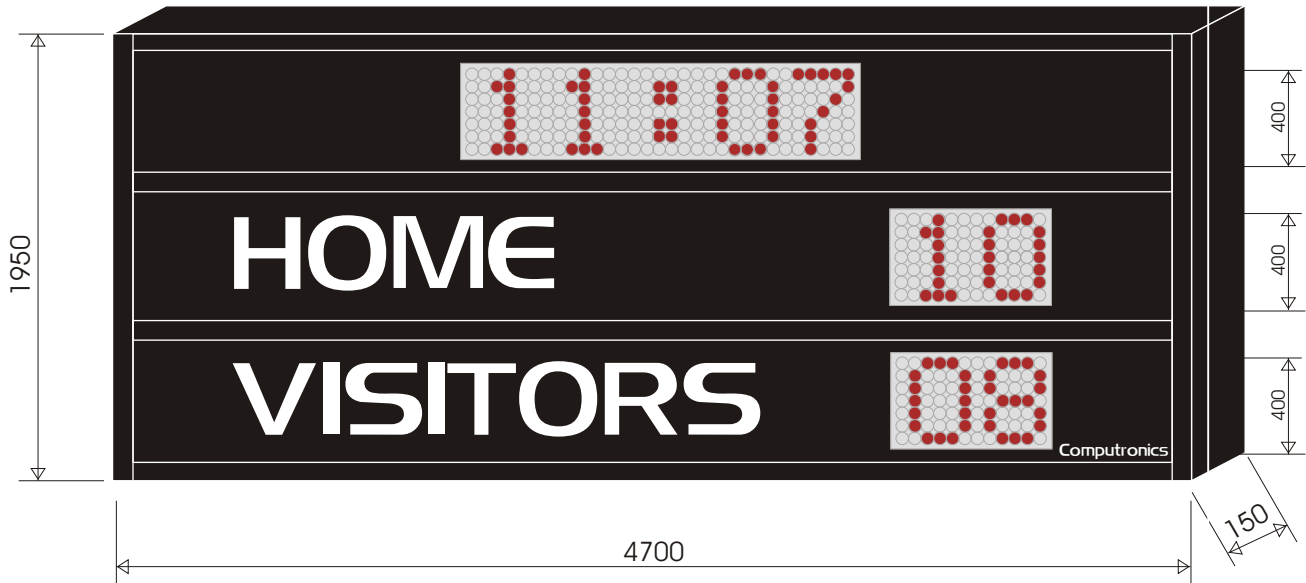

OUTDOOR - RUGBY 3

Model 8444 - 3

Ref : S153

VALID TO 30/6/2004

WIDE ANGLE LED - 400mm Characters for viewing up to 300m

- Home / Visitors Vinyl Lettering
- Team scores to 99
- 400mm Ultrabright LED numerals Red
- Wide viewing angle 70 degrees (+/-35)
- Game Clock Count Up/Down 0-59:59
- Aluminium cabinet with mounting brackets
- Water resistant outdoor construction
- User friendly controller with LCD display
- Refer Price List for siren and other options

MECHANICAL

Cabinet : Aluminium Fabricated
 Cabinet Ref : FAB-400
 Front : Non Reflective Acrylic

ELECTRICAL

Controller : Series 8000
 Power Supply : 240VAC

OPTICAL

Brightness : 2400MCD
 Viewing Angle : 70 degree
 Viewing Distance : up to 300m