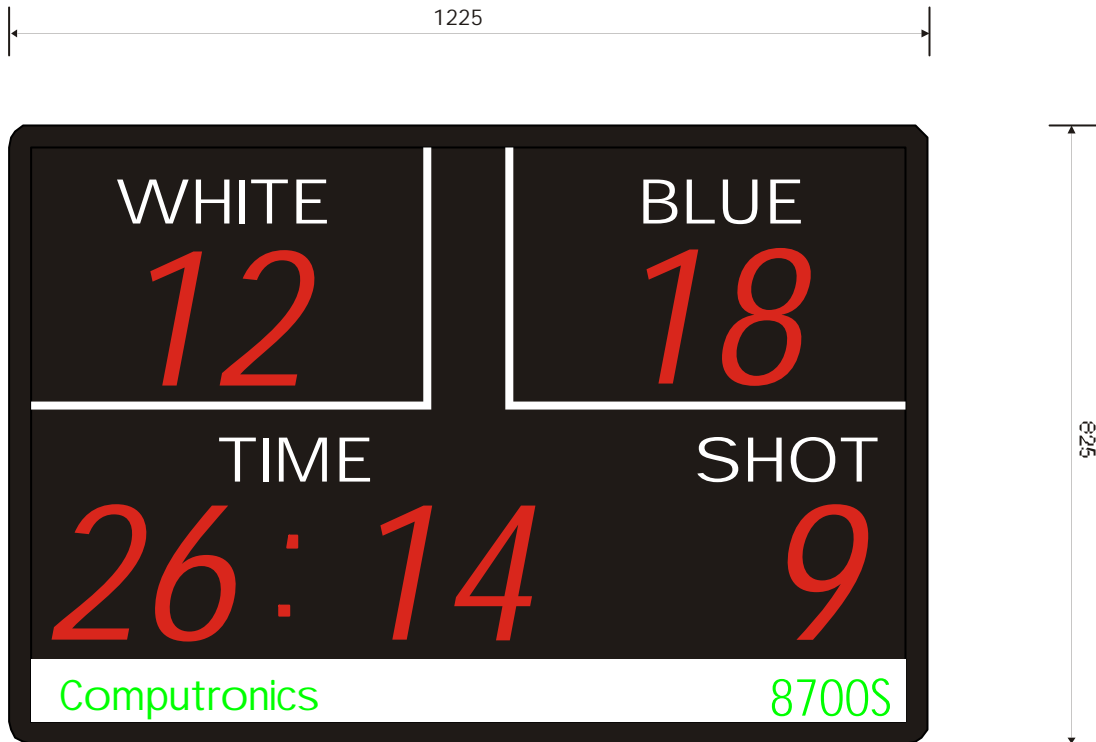

INDOOR - WATERPOLO 1

Model 8700S

Ref : S25

**GENERAL SPECIFICATIONS**

- Scores to 99
- 200mm Red ultrabright LED numerals
- User friendly controller with LCD display
- Light weight aluminium case
- Matt red acrylic (non reflective)
- Refer to Controller instructions for complete operational features

DISPLAY SPECIFICATIONS

- Clock 4 digit 200mm Red
- Scores 2 digit 200mm Red
- Shot 2 digit 200mm Red

CABINET SPECIFICATIONS

- Width = 1225mm
- Height = 825mm
- Depth = 75mm

Computronics
Corporation Ltd
www.computronics.biz