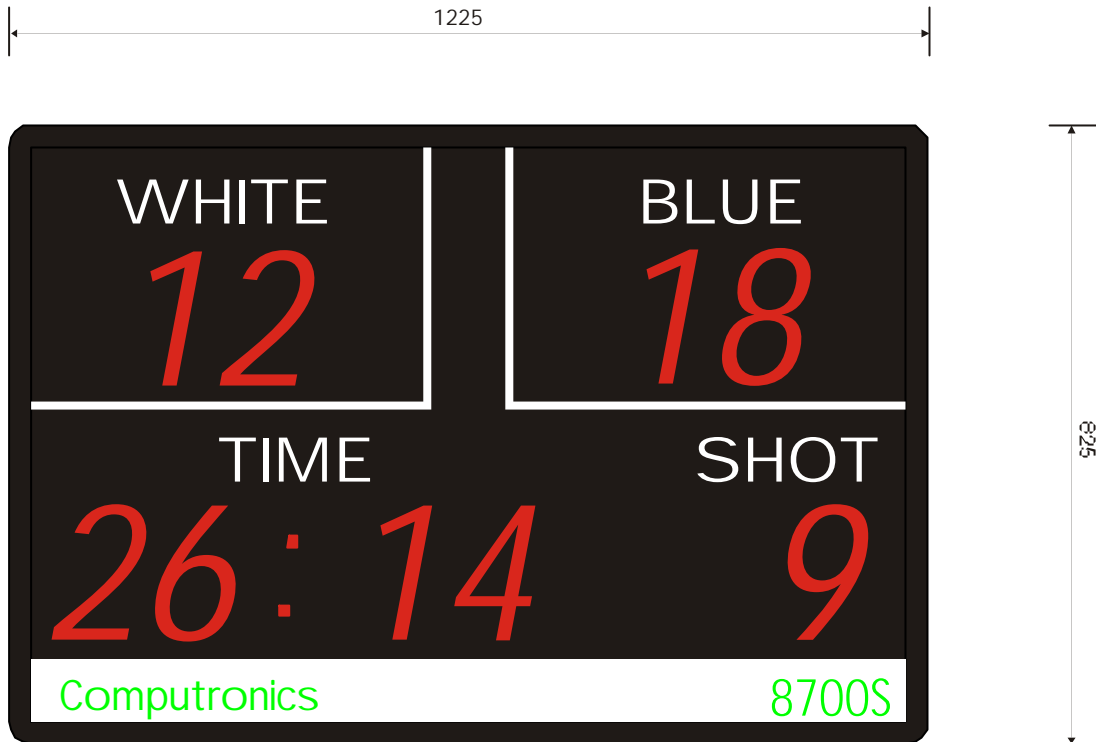

INDOOR - WATERPOLO 1

Model 8700S

Ref : S25

**GENERAL SPECIFICATIONS**

- Scores to 99
- 200mm Red ultrabright LED numerals
- User friendly controller with LCD display
- Light weight aluminium case
- Matt red acrylic (nonreflective)
- Refer to Controller instructions for complete operational features

DISPLAY SPECIFICATIONS

- Clock = 4 digit 200mm Red
- Scores = 2 digit 200mm Red
- Shot = 2 digit 200mm Red

CABINET SPECIFICATIONS

- Width = 1225mm
- Height = 825mm
- Depth = 75mm