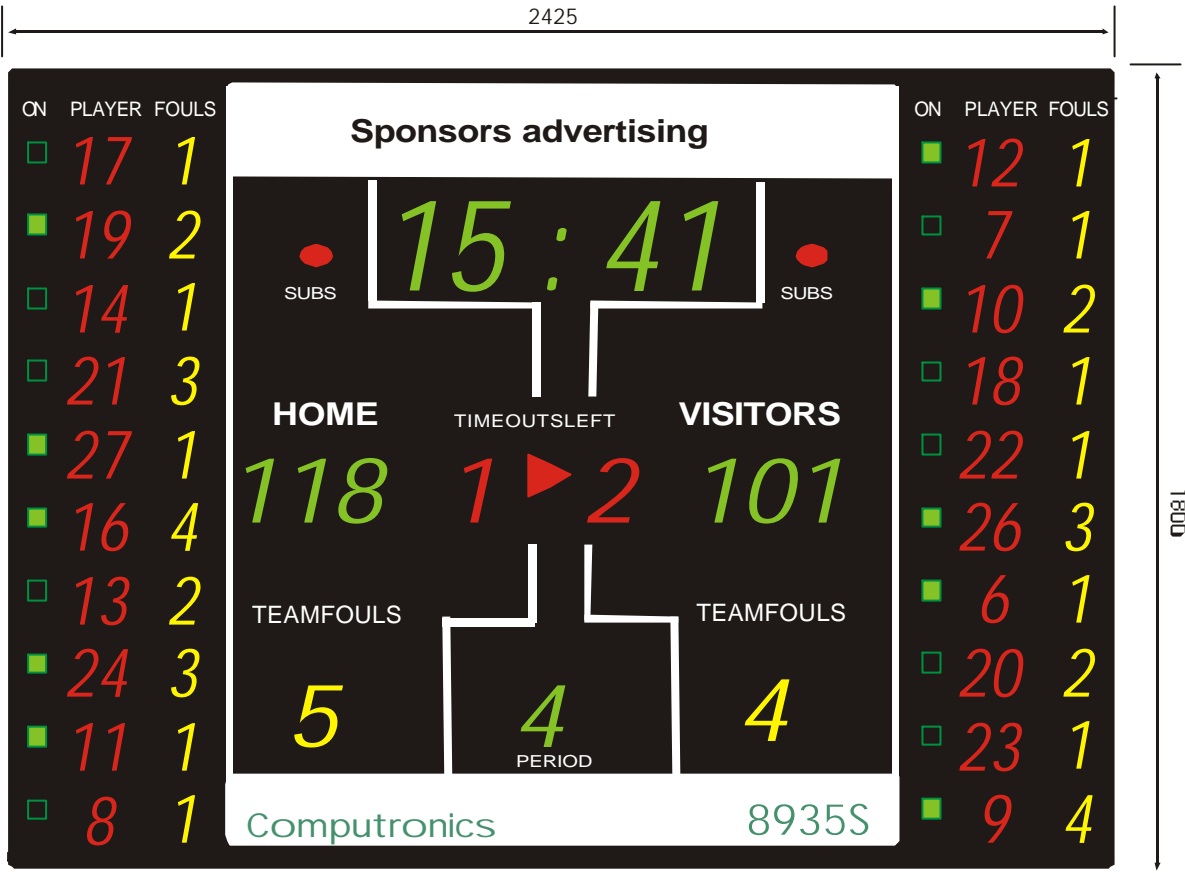

## GENERAL SPECIFICATIONS

- SuperbrightLED numerals
- Scores to999
- Full teamfoulboards
- Subindicators
- User friendlycontrollerwithLCDdisplay
- AdjustableGame&Intervaltimes
- Refer toControllerinstructionsfor complete operationalfeatures

## SUPPLIED WITH:

- 2 x 40mDataCable
- Series 8000Controller
- 120dbSiren

FOULBOARDS  
10PLAYERS

## DISPLAY SPECIFICATIONS

- Clock 4digit200mmGreen
- Scores 3digit200mmGreen
- T/Out 1digit200mmRed
- T/Fouls 1digit200mmYellow
- Period 1digit200mmGreen
- Player Number 2digit100mmRed
- Player Foul 1digit100mmYellow
- Player On 40mmDotGreen