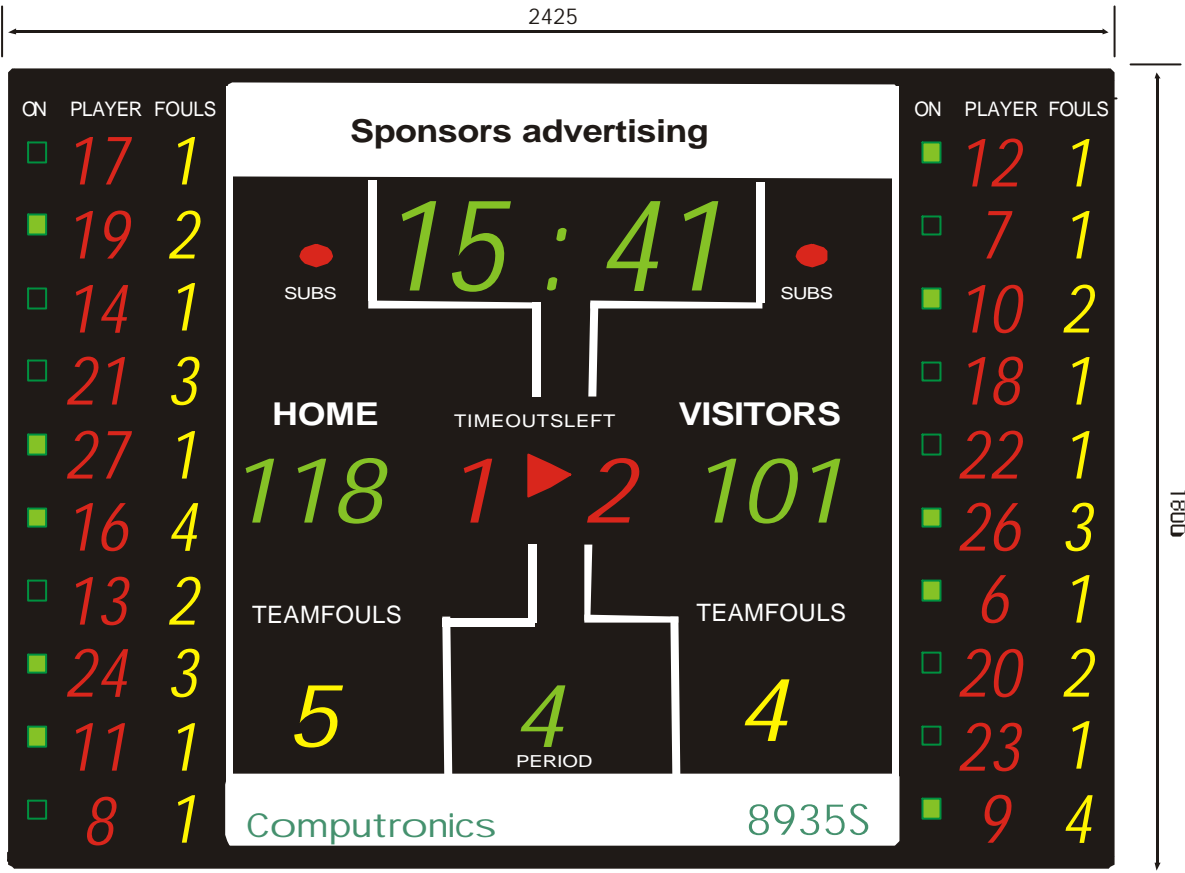

INDOOR - BASKETBALL 4

Model 8935S

Ref : S4

GENERAL SPECIFICATIONS

- SuperbrightLED numerals
- Scores to999
- Full teamfoulboards
- Subindicators
- User friendlycontrollerwithLCDdisplay
- AdjustableGame&Intervaltimes
- Refer toControllerinstructionsfor complete operationalfeatures

SUPPLIED WITH:

- 2 x 40mDataCable
- Series 8000Controller
- 120dbSiren

DISPLAYSPECIFICATIONS

- Clock 4digit200mmGreen
- Scores 3digit200mmGreen
- T/Out 1digit200mmRed
- T/Fouls 1digit200mmYellow
- Period 1digit200mmGreen
- Player Number 2digit100mmRed
- Player Foul 1digit100mmYellow
- Player On 40mmDotGreen

CABINET SPECIFICATION

- Aluminium cabinet
- Nonreflectiveacrylicfront
- Width : 2425mm
- Height : 1800mm
- Depth : 100mm
- Power Requirement: 240VAC
- Power Consumption: 500Watts
- Power Consumption: 200WattsTypical