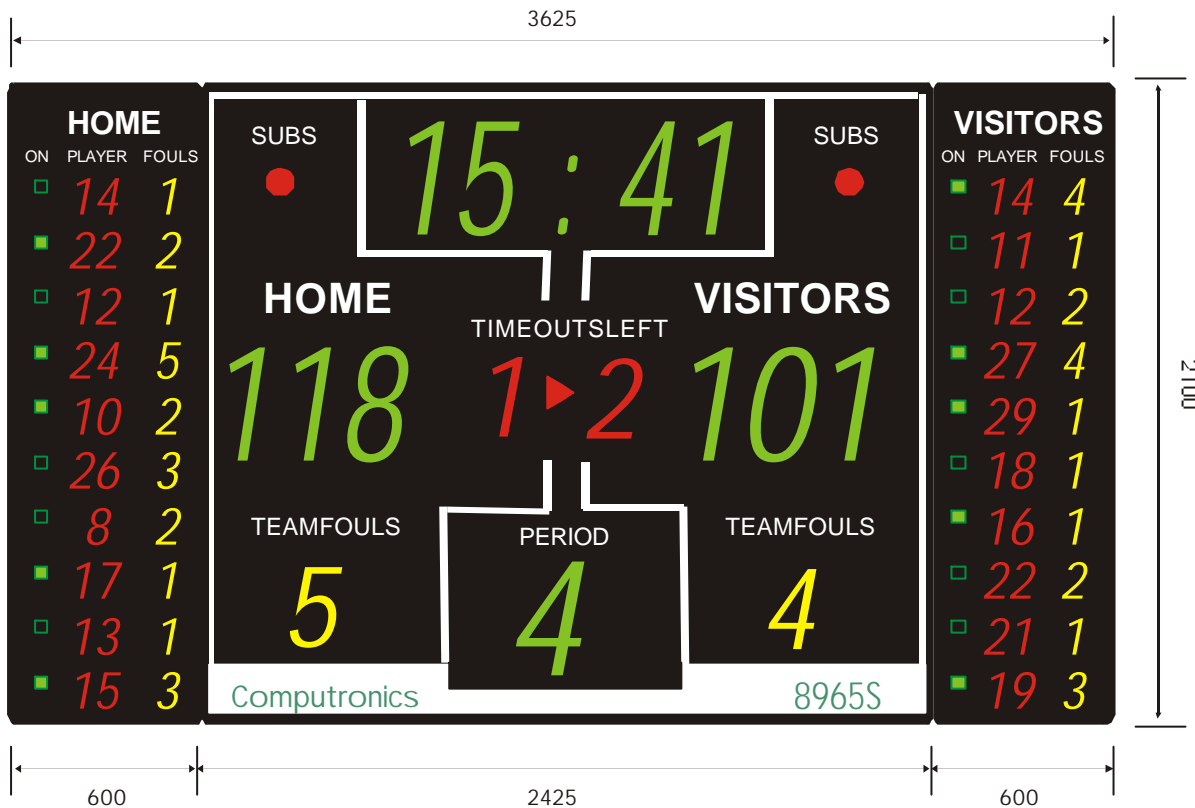

### GENERAL SPECIFICATIONS

- SuperbrightLED numerals
- Scores to999
- Timeout arrowwithdigital indicator
- Subindicators
- ProgrammableplayerNo.0-99
- Programmablefouls0-9
- User friendlycontrollerwithLCDdisplay
- AdjustableGame&Intervaltimes
- Refer toControllerinstructionsfor complete operationalfeatures

### SUPPLIED WITH:

- 40m DataCable
- Series 8000Controller
- 120dbSiren

FOULBOARDS  
10PLAYERS

### DISPLAYSPECIFICATIONS

- Clock 4digit400mmGreen
- Scores 3digit400mmGreen
- T/Out 1digit300mmRed
- T/Fouls 1digit300mmYellow
- Period 1digit400mmGreen
- SUBS 1dot100mmRed
- Player 2digit125mmYellow
- Player On 40mmDotGreen

### CABINET SPECIFICATION

- Aluminium cabinet
- Nonreflectiveacrylicfront
- Width : 3625mm
- Height : 2100mm
- Depth : 75mm
- Power Requirement: 240VAC
- Power Consumption: 100Watts
- Power Consumption: 60WattsTypical