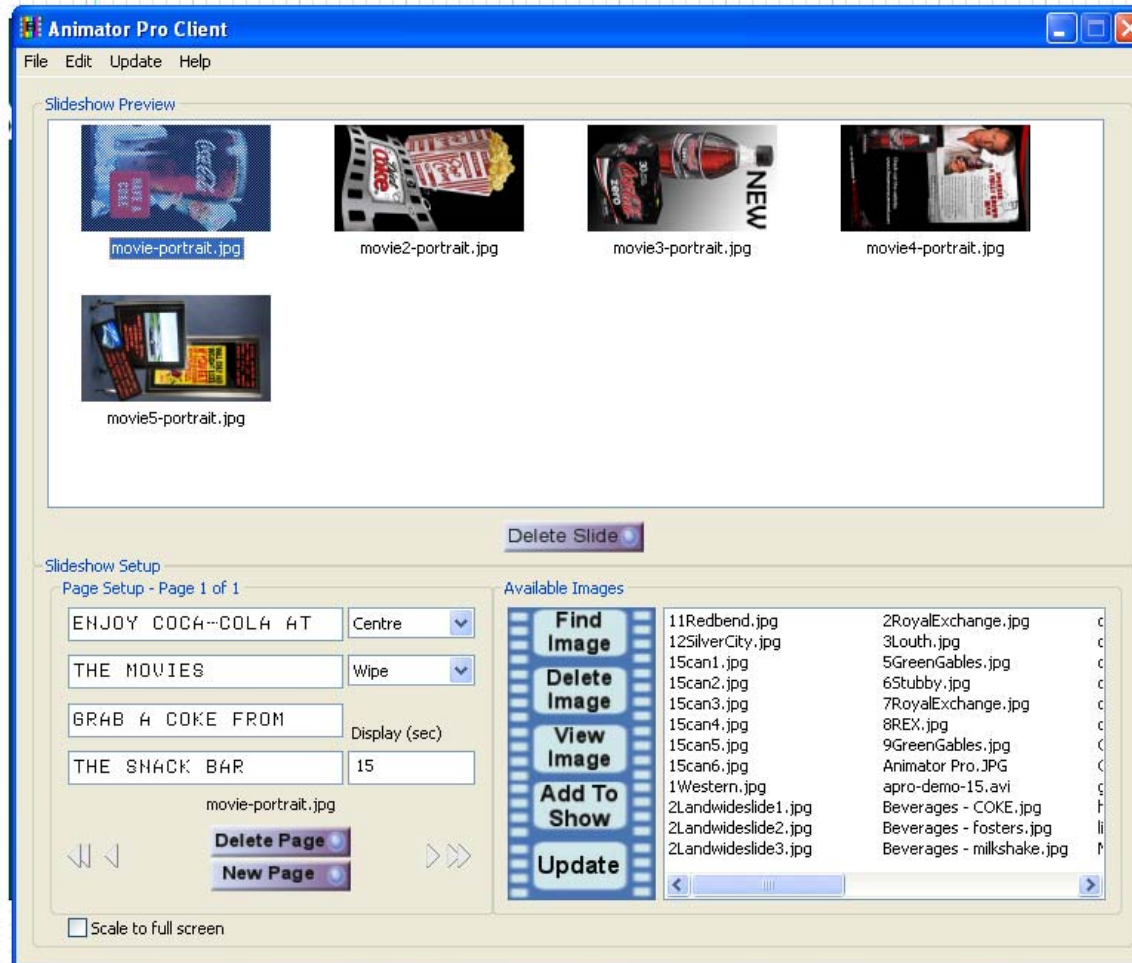

AnimatorPRO Software

Images/Video Section

Automatically changes large images to fit screen

Displays synchronised slide text on lower section of screen

LED Text Section

Multi-page function

Text effect selection

Display time value

This image is an actual screen dump.