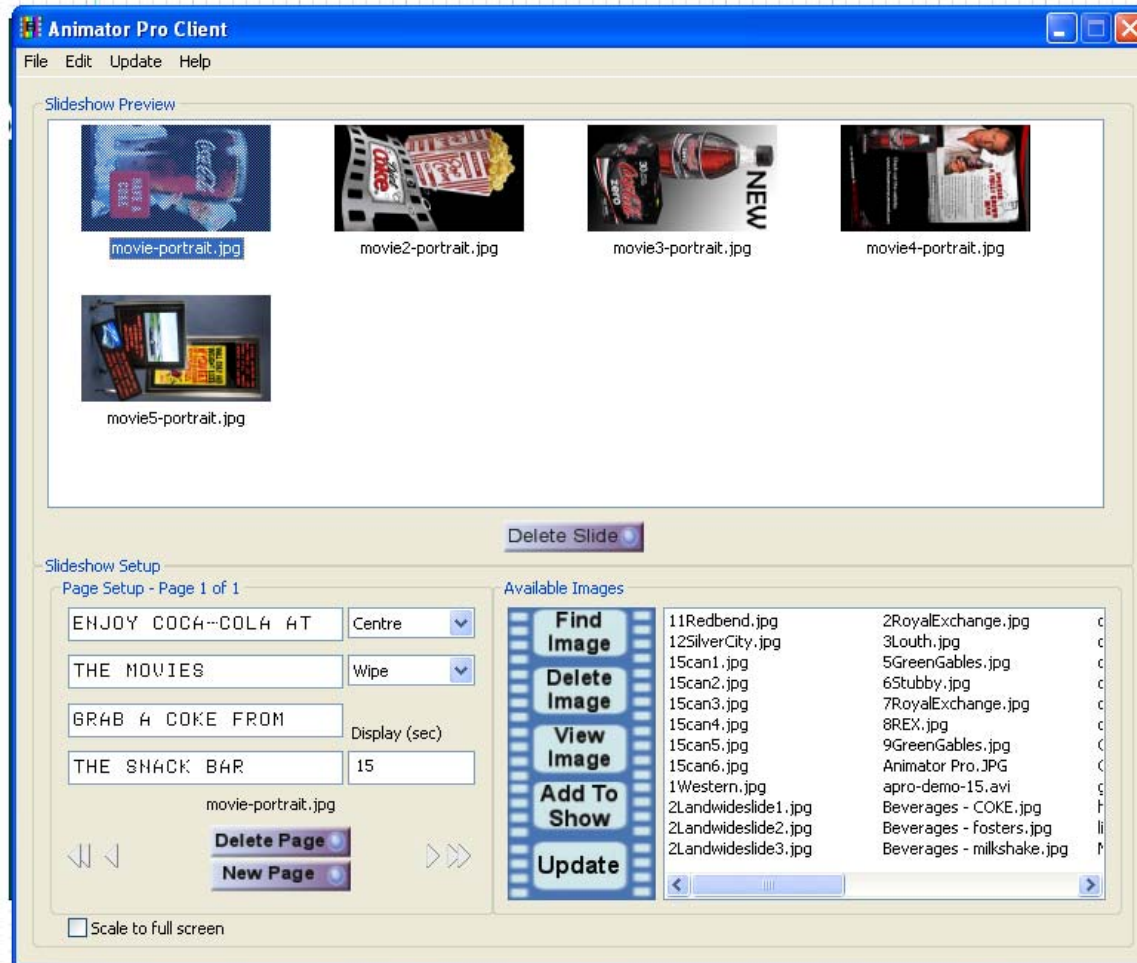

AnimatorPRO Software

Images/Video Section

Automatically changes large images to fit screen

Displays synchronised slide text on lower section of screen

LED Text Section

Multi-page function

Text effect selection

Display time value

This image is an actual screen dump.