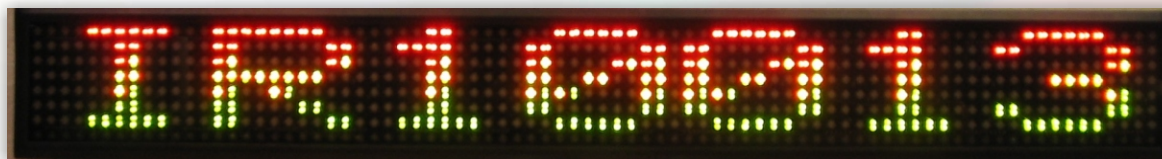

IR-10013 Single Line Sign

The IR-10013 is a single line, low cost mono or tri-colour matrix display with a wealth of programmable features with two methods of programming - infra-red and PC.

Red

Yellow

Tri-Colour

Ideal for providing visual announcements in public areas for retail outlets, the IR-10013 can scroll messages in either single or multiple colours. Up to 8 colours, 7 font sizes and 24 display styles can be used to attract attention to your message.

Message sizes up to 7000 characters can be stored in up to 99 files. Each file can be displayed in a timed sequence in any order based on time-of-day. 10 sequence files can be created. The sign can display pre-programmed graphics characters as well as allowing custom graphics to be created.

Features

- 100mm Character Height
 - 1 Line with up to 13 characters
 - Scrolling and multiple line effects
 - 7 character fonts
 - 8 Display speeds
 - Built-in animations
 - Create custom logos and graphics
 - Real-time clock
 - Memory storage 7000 characters, 100 messages
 - Battery backup for 60 days
 - Infra-red remote and PC programming
 - Rugged aluminium enclosure
 - Power Pack
 - Physical size 1250L x 160H x 38D mm
 - Viewable area 1215L x 120H mm
- Tri-colour features**
- 8 colours - red, green, yellow plus shades
 - Rainbow effects