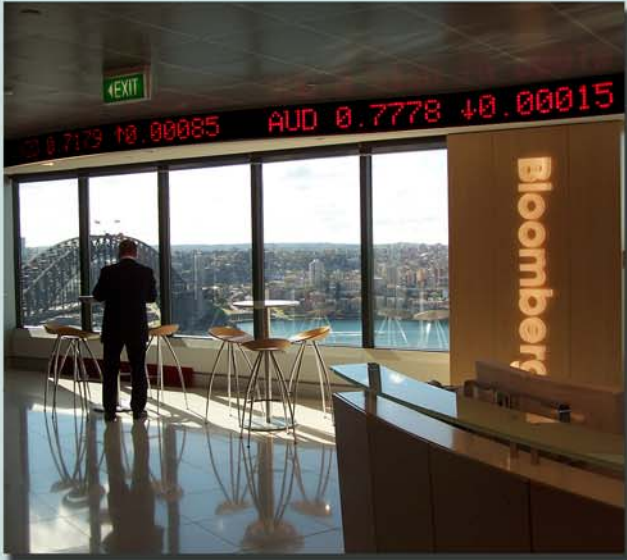

## PROJECT DATA SHEET

BLOOMBERG, THE LEADING GLOBAL PROVIDER OF DATA, NEWS AND ANALYTICS, HAS DISCOVERED THE POWER OF LED AT THEIR OFFICES IN SYDNEY, WITH THE INTRODUCTION OF A LED SINGLE-LINE TICKER DISPLAY.

March 2002

Bloomberg staff and visitors are being kept informed of stock exchange data with a stylish and functional LED display.

Key Features:

- ♦ 1 Line x 208 Characters
- ♦ 150mm Character Height
- ♦ HighBright Red LEDs
- ♦ Computronics' Custom Developed Interface Software (using live data feed supplied by Bloomberg)