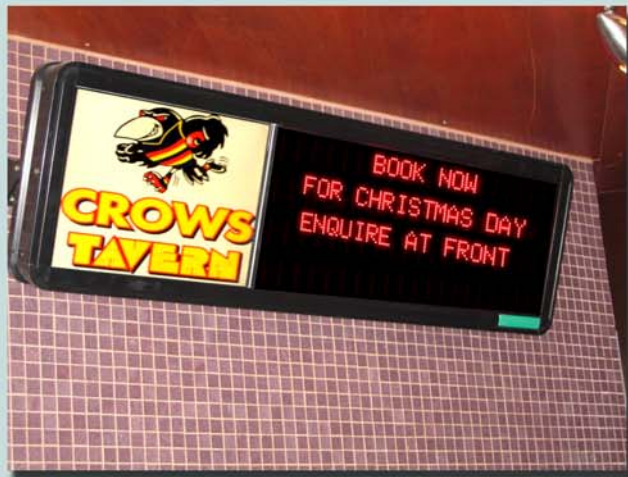

Crows Tavern AnimatorPRO

PROJECT DATA SHEET

THE CROWS TAVERN IN ADELAIDE HAS RECENTLY DISCOVERED THE COMBINED POWER OF THE ANIMATORPRO.

October 2006

Patrons of the Crows Tavern are kept informed on what's happening at the tavern, special promotions and other club information with the recent installation of a 17" AnimatorPRO.

The AnimatorPRO is one of the most powerful marketing and advertising tools on the market. Packed with a host of features, it is sure to attract the attention of patrons to the advertised events and venue services.

Key Features

- ◆ 4 lines x 20 Characters of LED Text
- ◆ 30mm Character Height
- ◆ HighBright Red LEDs
- ◆ 17" LCD Screen (Wide Viewing Angle)
- ◆ In-built Hard Drive
- ◆ User-Friendly Software
 - ◆ Multiple Page Facility
 - ◆ Text Effects
 - ◆ Still or Video Images
 - ◆ Page Timer