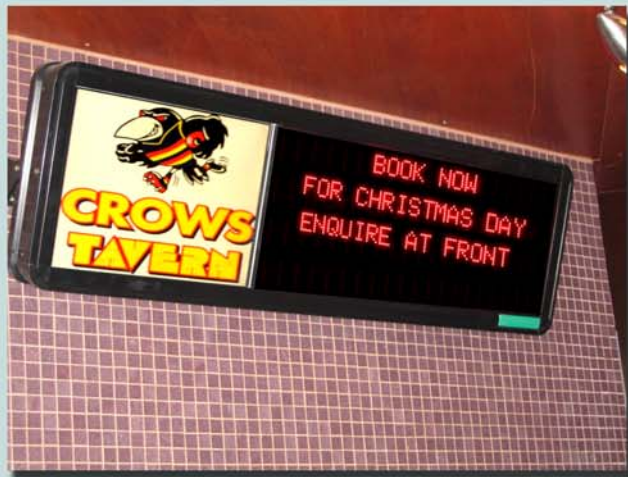

## Crows Tavern AnimatorPRO

## PROJECT DATA SHEET

THE CROWS TAVERN IN ADELAIDE HAS RECENTLY DISCOVERED THE COMBINED POWER OF THE ANIMATORPRO.

October 2006

Patrons of the Crows Tavern are kept informed on what's happening at the tavern, special promotions and other club information with the recent installation of a 17" AnimatorPRO.

The AnimatorPRO is one of the most powerful marketing and advertising tools on the market. Packed with a host of features, it is sure to attract the attention of patrons to the advertised events and venue services.

### Key Features

- ◆ 4 lines x 20 Characters of LED Text
- ◆ 30mm Character Height
- ◆ HighBright Red LEDs
- ◆ 17" LCD Screen (Wide Viewing Angle)
- ◆ In-built Hard Drive
- ◆ User-Friendly Software
  - ◆ Multiple Page Facility
  - ◆ Text Effects
  - ◆ Still or Video Images
  - ◆ Page Timer